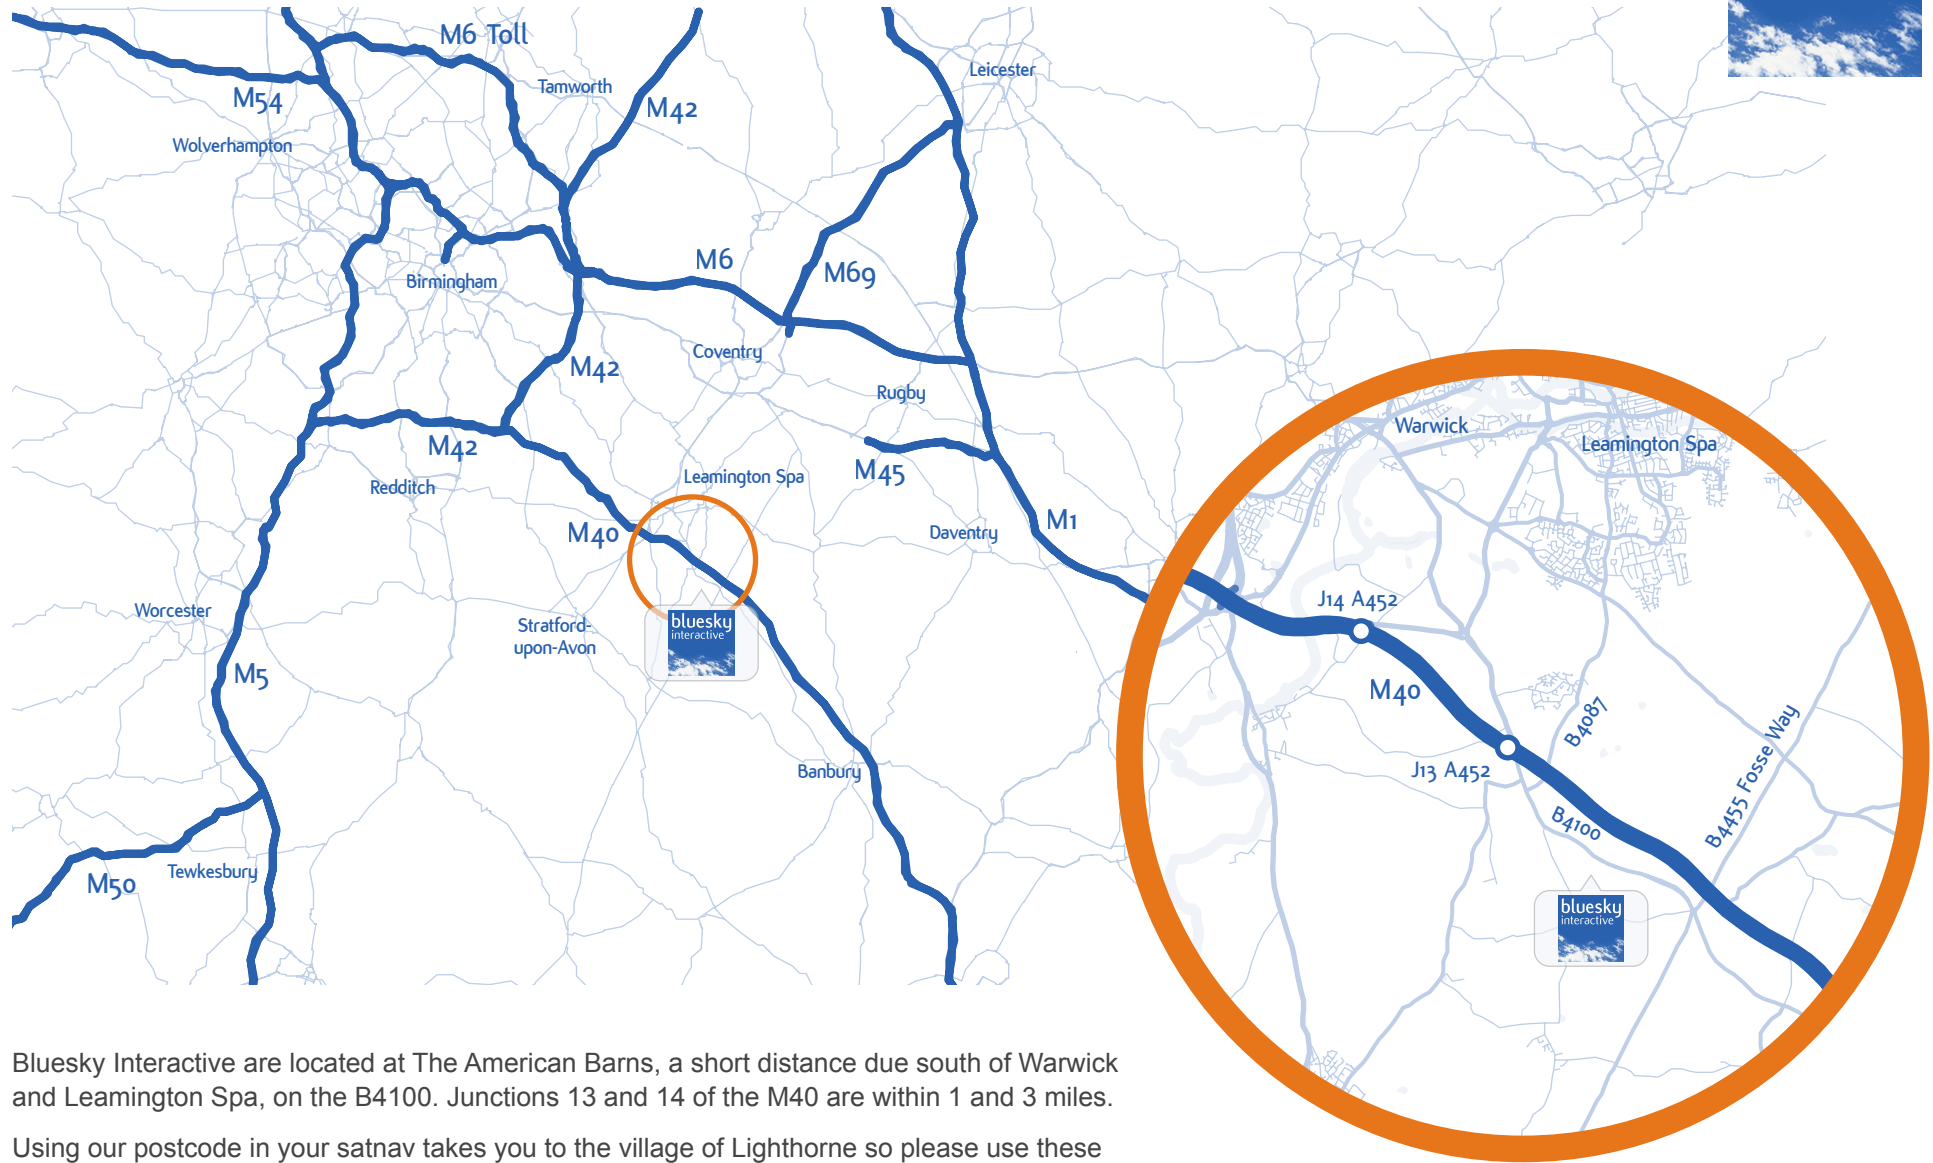

# How to find us

Bluesky Interactive are located at The American Barns, a short distance due south of Warwick and Leamington Spa, on the B4100. Junctions 13 and 14 of the M40 are within 1 and 3 miles.

Using our postcode in your satnav takes you to the village of Lighthorne so please use these GPS co-ordinates which will bring you straight to us: Latitude: 52.22517, Longitude: -1.53869